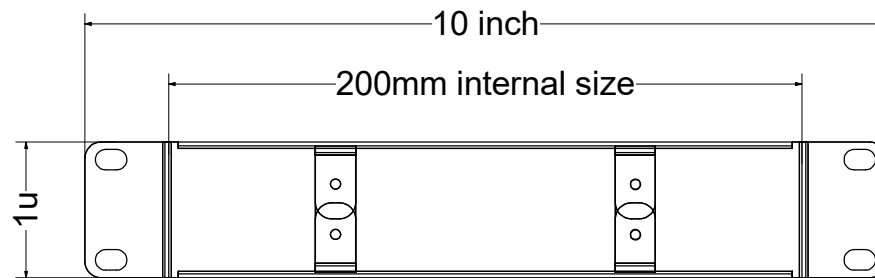

Type	Name	Description	Qty
------	------	-------------	-----

<b>Description.</b> 1U 10 inch Mini Recessed Cable Management Panel		<b>Material.</b> 1.2 Mild Steel		Designed by Shane	<b>Customer</b> Ad-Tek
				Date 15/09/2020	
<b>Drawing No.</b> AD1URCMP-SOHO	<b>Rev.</b> 0	<b>Scale</b> 1 : 1	<b>Finish</b>	<b>Tolerance</b> + / - 0.2mm	 Units 31-37, Broton Drive, Broton Industrial Estate, Halstead. Essex. CO9 1HB Telephone : 01787 474470 e-mail : sales@ad-tekproducts.co.uk