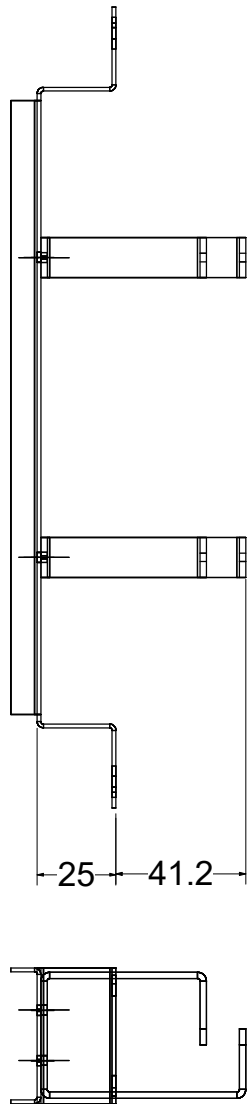

Type	Name	Description	Qty
------	------	-------------	-----

<b>Description.</b> 1U 10 inch Mini Recessed Cable Management Panel		<b>Material.</b> 1.2 Mild Steel		Designed by Shane	<b>Customer</b> Ad-Tek
				Date 15/09/2020	
<b>Drawing No.</b> AD1URCMP-SOHO	<b>Rev.</b> 0	<b>Scale</b> 1 : 1	<b>Finish</b>	<b>Tolerance</b> + / - 0.2mm	 Units 31-37, Broton Drive, Broton Industrial Estate, Halstead. Essex. CO9 1HB Telephone : 01787 474470 e-mail : sales@ad-tekproducts.co.uk