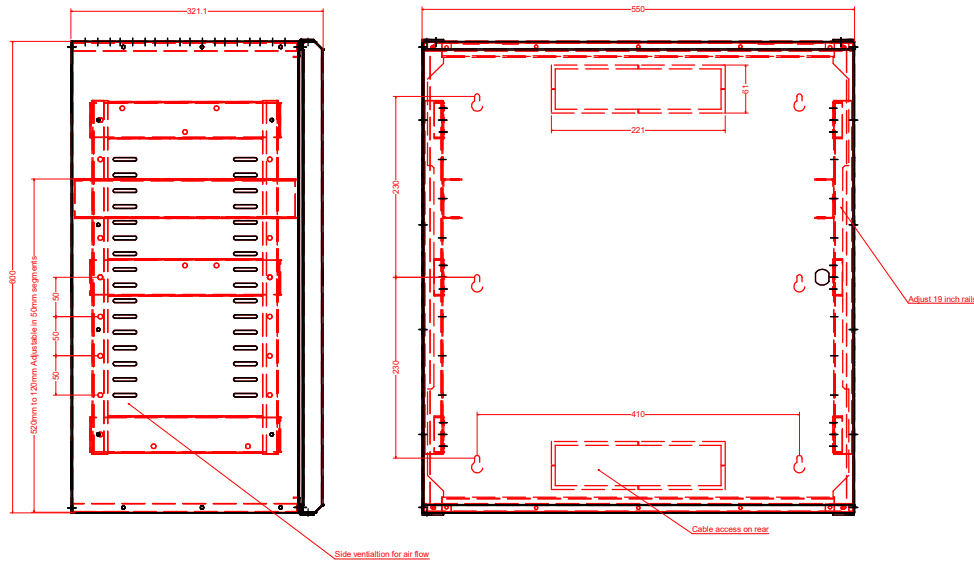

Type	Name	Description	Qty
------	------	-------------	-----

Main Assy

Description.	6u 19" Low Profile Vertical Wall Mount Network Cabinet - 600 Style		Material.	Designed by Shane	Customer
			1.2 Mild Steel	Date 06/06/2022	
Drawing No.	Rev.	Scale	Finish	Tolerance	 Units 31-37, Broton Drive, Broton Industrial Estate, Halstead. Essex. CO9 1HB Telephone : 01787 474470 e-mail : sales@ad-tekproducts.co.uk
ADLPC6U-600 iss2	0	1 : 1		+ / - 0.2mm	