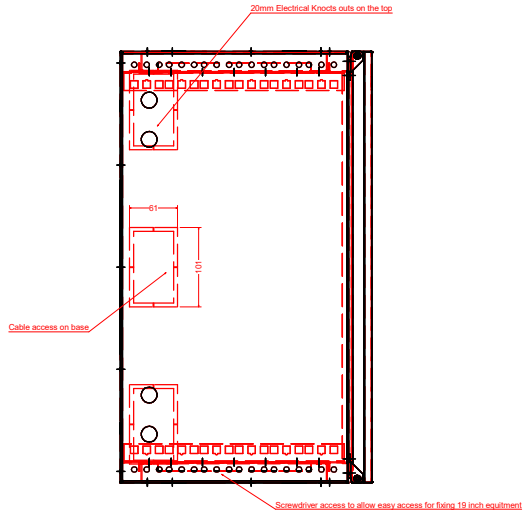

Type	Name	Description	Qty
------	------	-------------	-----

Main Assy

Description.	6u 19" Low Profile Vertical Wall Mount Network Cabinet - 600 Style		Material.	Designed by Shane	Customer
			1.2 Mild Steel	Date 06/06/2022	
Drawing No.	Rev.	Scale	Finish	Tolerance	 Units 31-37, Broton Drive, Broton Industrial Estate, Halstead. Essex. CO9 1HB Telephone : 01787 474470 e-mail : sales@ad-tekproducts.co.uk
ADLPC6U-600 iss2	0	1 : 1		+ / - 0.2mm	