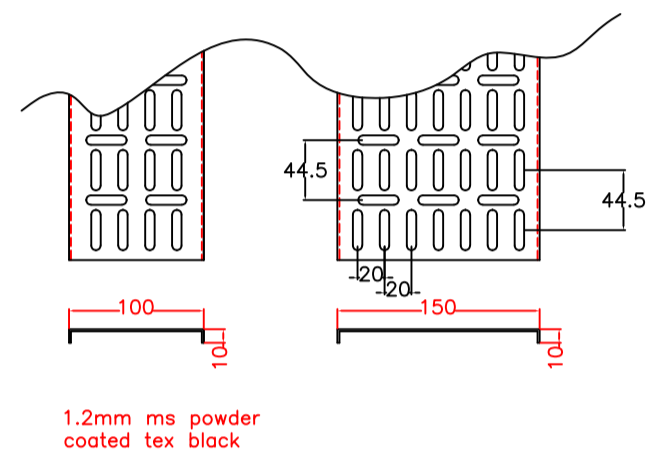

REF	DETAILS
A	
B	
C	
D	
E	
F	
G	
H	

1.2mm ms powder coated tex black

1.2mm ms powder coated tex black

ISSUE	REVISION	DRN	DATE

MATERIAL
1.2mm Mild Steel

FINISH
Fine tex Black or Grey

ALL RIGHTS STRICTLY RESERVED
REPRODUCTION OR ISSUE TO
THIRD PARTIES IN ANY FORM
WHATSOEVER IS NOT PERMITTED
WITHOUT WRITTEN CONSENT
FROM THE PROPRIETORS.

SCALE
1 : 1

TOLERANCES
0.2mm

TITLE
Cable Tray's

PROJECT
CLIENT

DRAWN
DATE

CHECKED
DATE

APPROVED
DATE

AD-TEK
•• Products ••
UNITS 31-37
BROTON INDUSTRIAL ESTATE
HALSTEAD, ESSEX
CO9 1HB
Telephone: 01787 474470
E-mail: sales@ad-tekproducts.co.uk