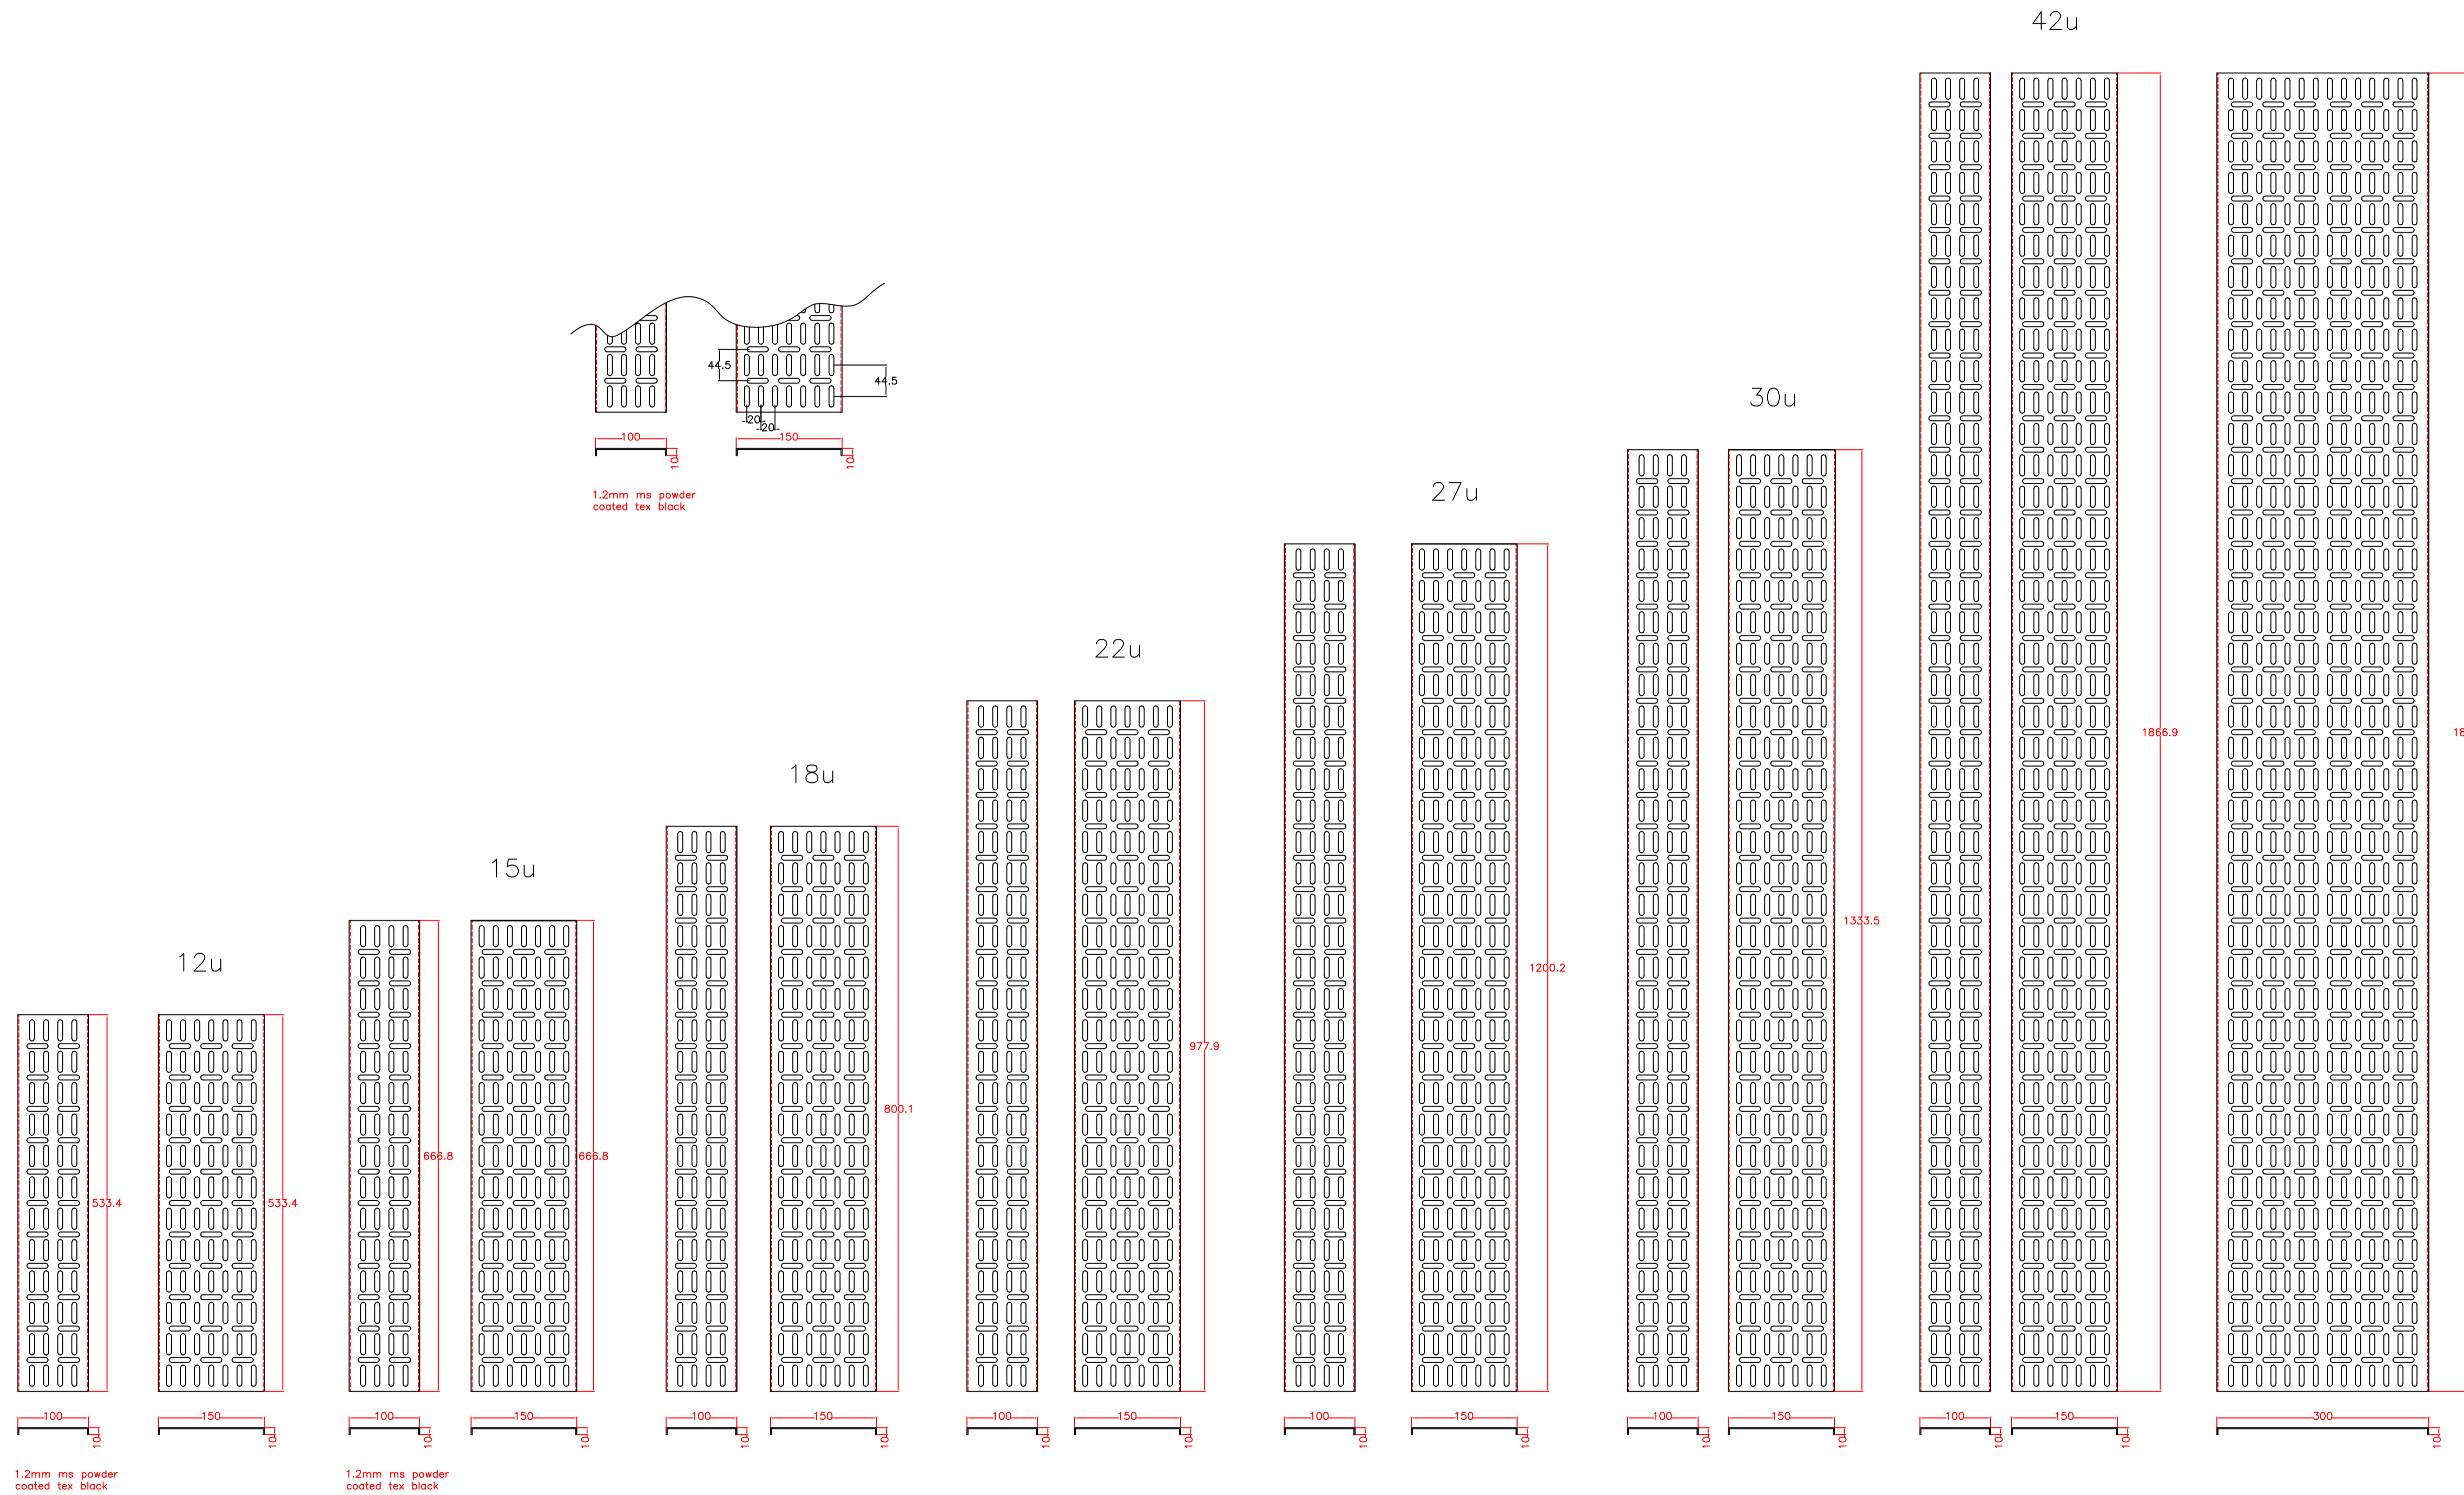

REF	DETAILS
A	
B	
C	
D	
E	
F	
G	
H	

1.2mm ms powder coated tex black

1.2mm ms powder coated tex black

ISSUE	REVISION	DRN	DATE

MATERIAL
1.2mm Mild Steel

FINISH
Fine tex Black or Grey

ALL RIGHTS STRICTLY RESERVED
REPRODUCTION OR ISSUE TO
THIRD PARTIES IN ANY FORM
WHATSOEVER IS NOT PERMITTED
WITHOUT WRITTEN CONSENT
FROM THE PROPRIETORS.

SCALE
1 : 1

TOLERANCES
0.2mm

TITLE
Cable Tray's

PROJECT
CLIENT

DRAWN
DATE

CHECKED
DATE

APPROVED
DATE

AD-TEK
•• Products ••
UNITS 31-37
BROTON INDUSTRIAL ESTATE
HALSTEAD, ESSEX
CO9 1HB
Telephone: 01787 474470
E-mail: sales@ad-tekproducts.co.uk